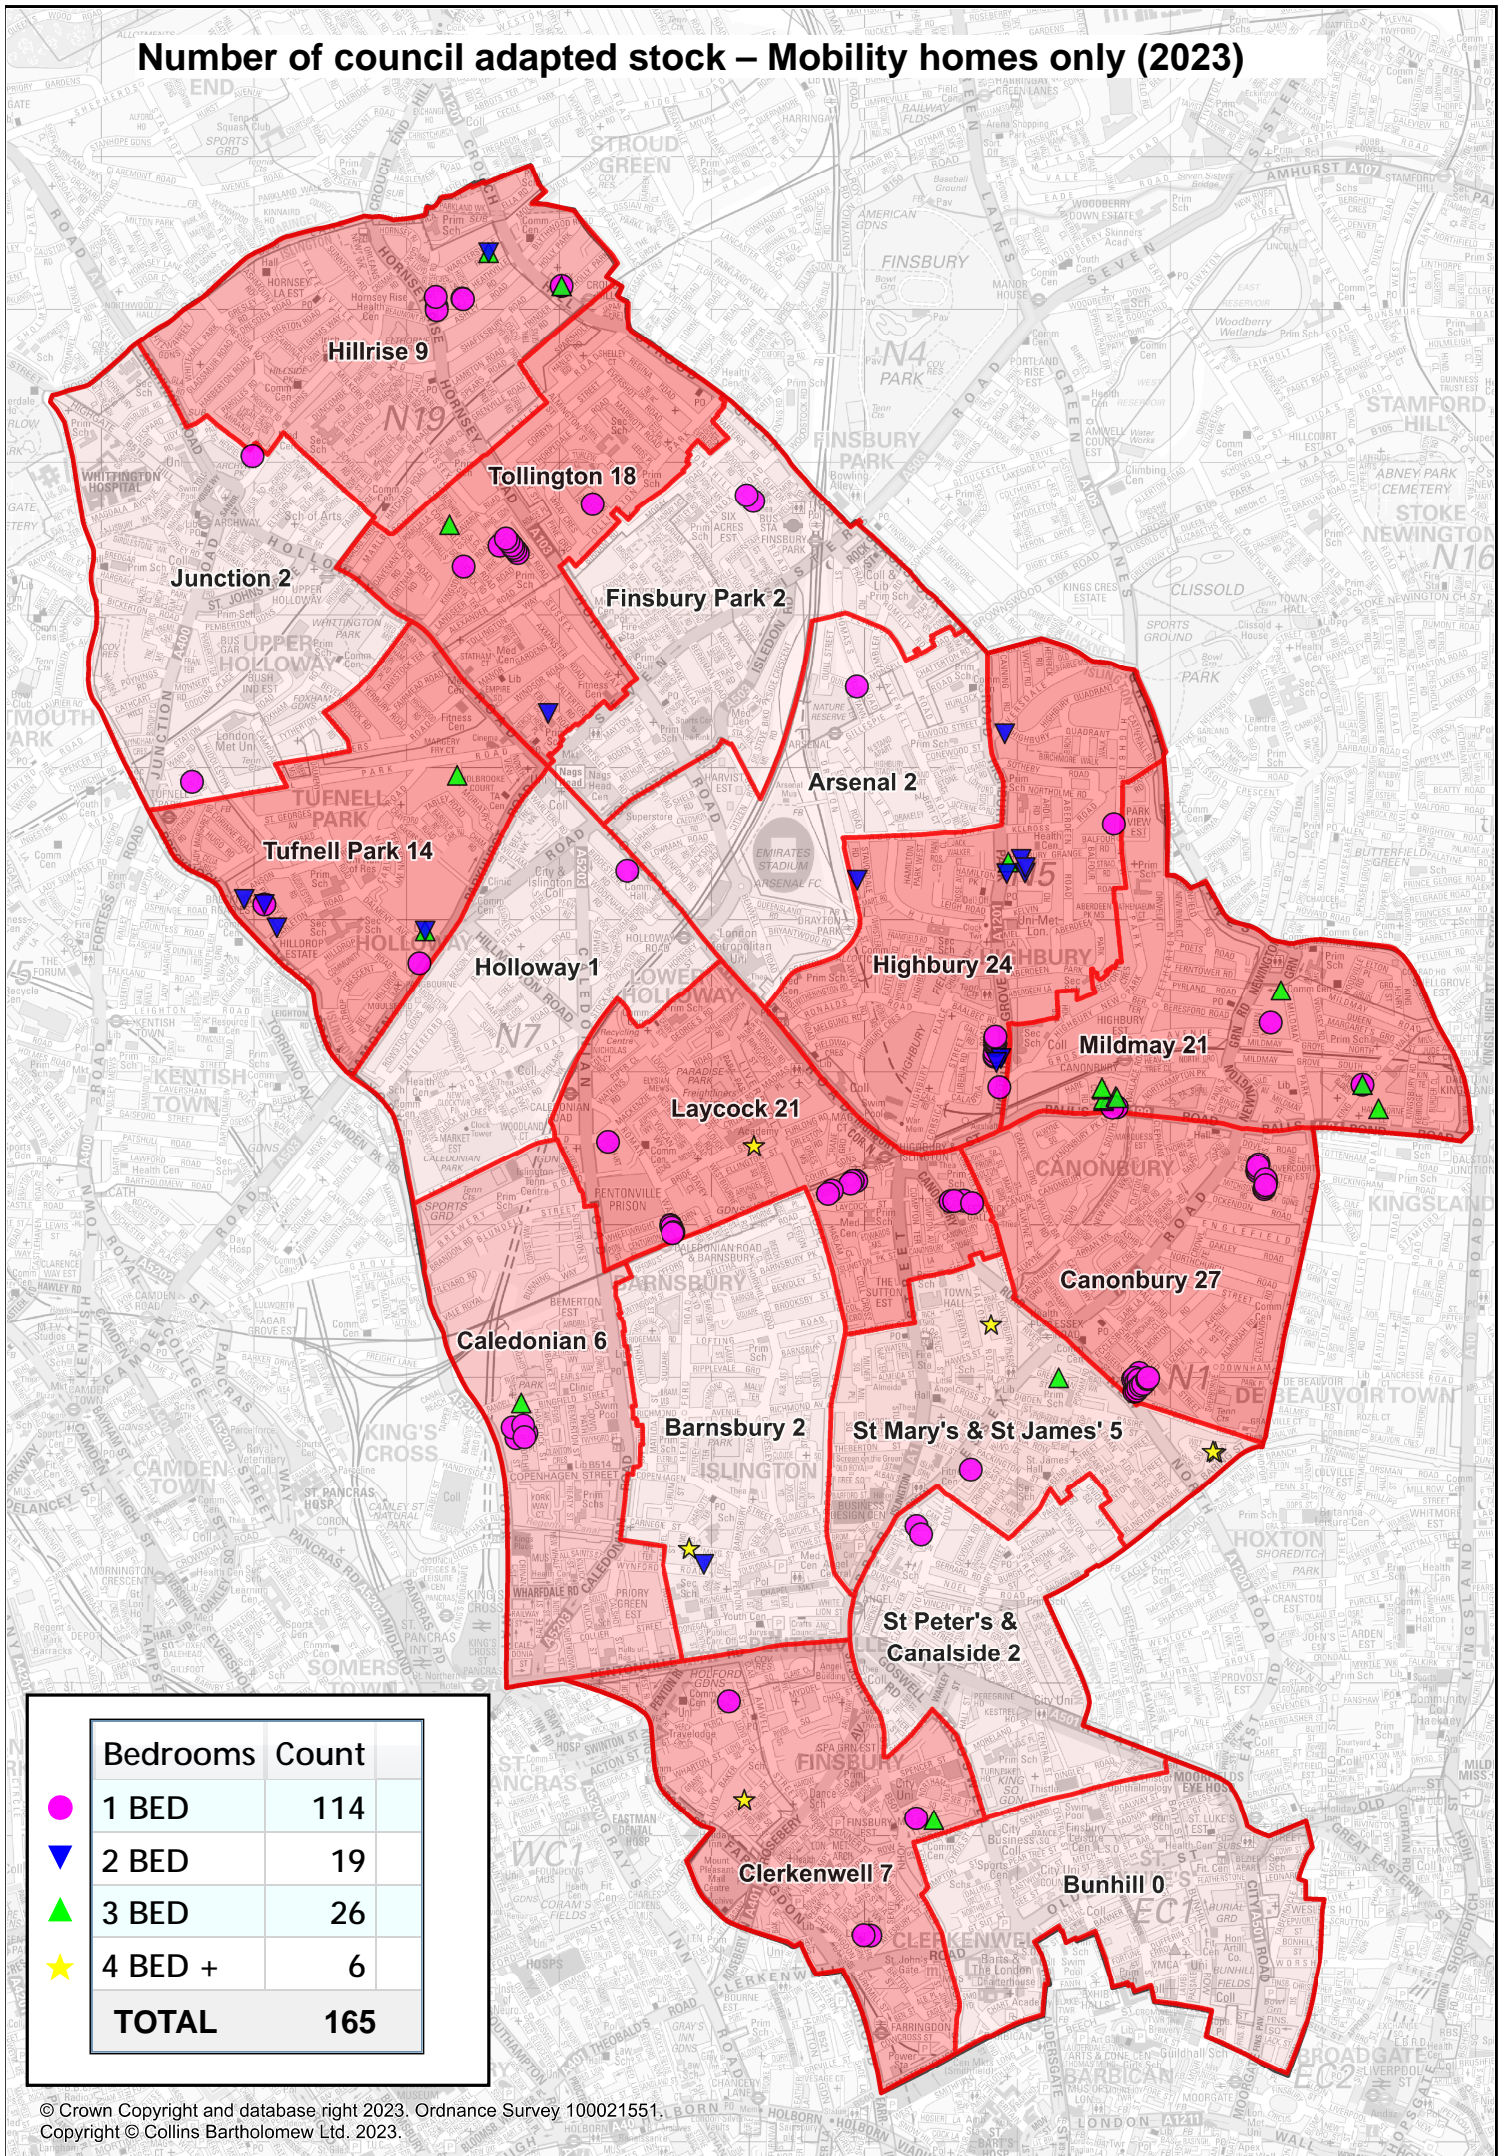

Number of council adapted stock – Mobility homes only (2023)

Bedrooms	Count
1 BED	114
2 BED	19
3 BED	26
4 BED +	6
TOTAL	165