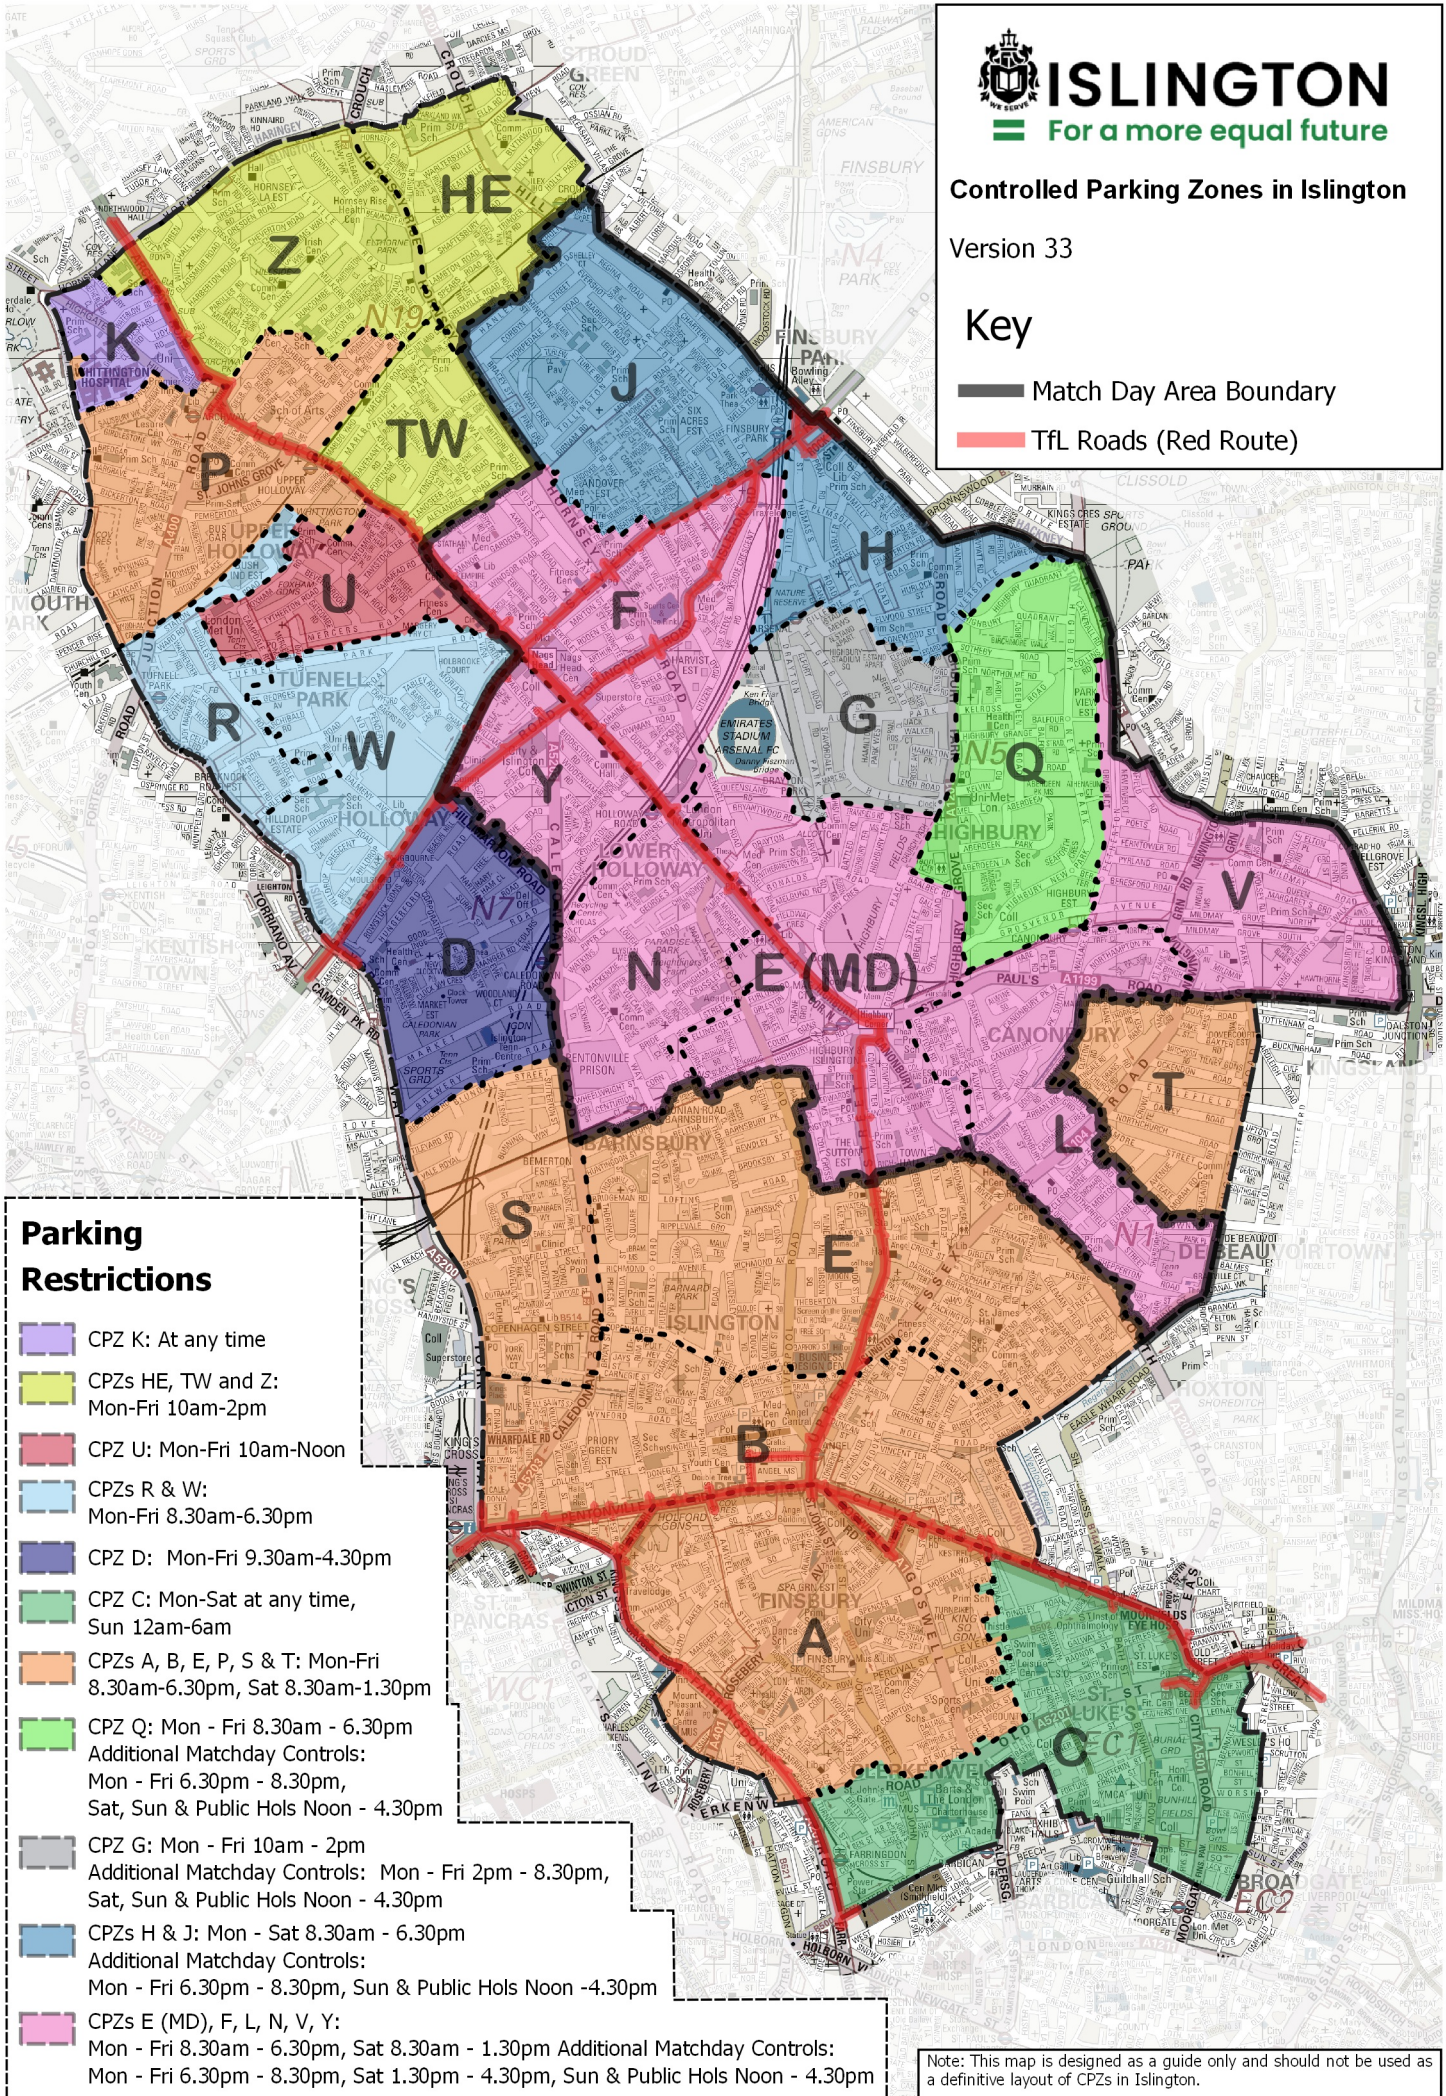

ISLINGTON

For a more equal future

Controlled Parking Zones in Islington

Version 33

Key

- Match Day Area Boundary
- TfL Roads (Red Route)

Parking Restrictions

- CPZ K: At any time
- CPZs HE, TW and Z: Mon-Fri 10am-2pm
- CPZ U: Mon-Fri 10am-Noon
- CPZs R & W: Mon-Fri 8.30am-6.30pm
- CPZ D: Mon-Fri 9.30am-4.30pm
- CPZ C: Mon-Sat at any time, Sun 12am-6am
- CPZs A, B, E, P, S & T: Mon-Fri 8.30am-6.30pm, Sat 8.30am-1.30pm
- CPZ Q: Mon - Fri 8.30am - 6.30pm
Additional Matchday Controls: Mon - Fri 6.30pm - 8.30pm, Sat, Sun & Public Hols Noon - 4.30pm
- CPZ G: Mon - Fri 10am - 2pm
Additional Matchday Controls: Mon - Fri 2pm - 8.30pm, Sat, Sun & Public Hols Noon - 4.30pm
- CPZs H & J: Mon - Sat 8.30am - 6.30pm
Additional Matchday Controls: Mon - Fri 6.30pm - 8.30pm, Sun & Public Hols Noon - 4.30pm
- CPZs E (MD), F, L, N, V, Y: Mon - Fri 8.30am - 6.30pm, Sat 8.30am - 1.30pm
Additional Matchday Controls: Mon - Fri 6.30pm - 8.30pm, Sat 1.30pm - 4.30pm, Sun & Public Hols Noon - 4.30pm

Note: This map is designed as a guide only and should not be used as a definitive layout of CPZs in Islington.